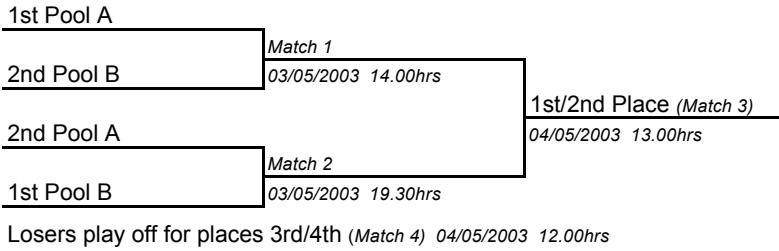

EUROPEAN TEAM CHAMPIONSHIPS 2003 - NOTTINGHAM SRC
MENS STAGE 2

PLACES 1-4

PLACES 5-12

Winners of Pools C,D,E + F will be drawn as Pool W,X,Y + Z

Losers of matches 5+6 play off for places 7th/8th (Match 10) 04/05/2003 14.00hrs

Losers of matches 1,2,3+4 play off for places 9th-12th as follows:

Losers play off for places 11th/12th (Match 12) 04/05/2003 14.00hrs

PLACES 13-16

Losers play off for places 15th/16th (Match 4) 04/05/2003 15.00hrs