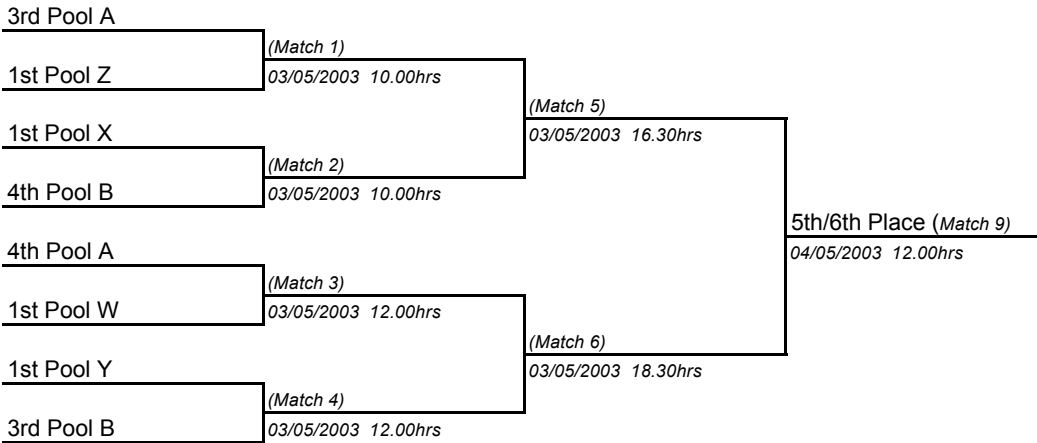

EUROPEAN TEAM CHAMPIONSHIPS 2003 - NOTTINGHAM SRC
MENS STAGE 2

PLACES 1-4

PLACES 5-12

Winners of Pools C,D,E + F will be drawn as Pool W,X,Y + Z

Losers of matches 5+6 play off for places 7th/8th (Match 10) 04/05/2003 14.00hrs

Losers of matches 1,2,3+4 play off for places 9th-12th as follows:

Losers play off for places 11th/12th (Match 12) 04/05/2003 14.00hrs

PLACES 13-16

Losers play off for places 15th/16th (Match 4) 04/05/2003 15.00hrs

PLACES 17-21

Losers of Matches 1+2 and 4th Pool C play a round robin for places 19th-21st as follows:

	Loser Match 1	Loser Match 2	4 Pool C
Loser Match 1		(Match 3)	(Match 1)
Loser Match 2	04/05/2003 16.00hrs		(Match 2)
4 Pool C	03/05/2003 19.30hrs	04/05/2003 10.00hrs	