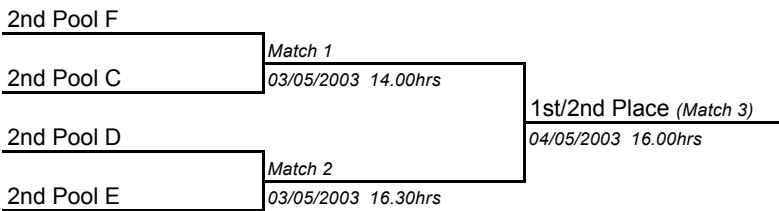

EUROPEAN TEAM CHAMPIONSHIPS 2003 - NOTTINGHAM SRC
MENS STAGE 2

PLACES 1-4

PLACES 5-12

Winners of Pools C,D,E + F will be drawn as Pool W,X,Y + Z

Losers of matches 5+6 play off for places 7th/8th (Match 10) 04/05/2003 14.00hrs

Losers of matches 1,2,3+4 play off for places 9th-12th as follows:

Losers play off for places 11th/12th (Match 12) 04/05/2003 14.00hrs

PLACES 13-16

Losers play off for places 15th/16th (Match 4) 04/05/2003 15.00hrs