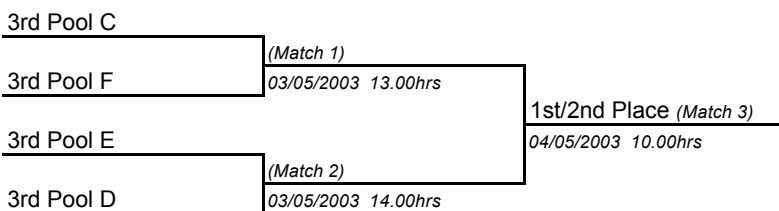

EUROPEAN TEAM CHAMPIONSHIPS 2003 - NOTTINGHAM SRC
MENS STAGE 2

PLACES 1-4

PLACES 5-12

Winners of Pools C,D,E + F will be drawn as Pool W,X,Y + Z

Losers of matches 5+6 play off for places 7th/8th (Match 10) 04/05/2003 14.00hrs

Losers of matches 1,2,3+4 play off for places 9th-12th as follows:

Losers play off for places 11th/12th (Match 12) 04/05/2003 14.00hrs

PLACES 13-16

Losers play off for places 15th/16th (Match 4) 04/05/2003 15.00hrs

PLACES 17-21

Losers of Matches 1+2 and 4th Pool C play a round robin for places 19th-21st as follows:

	Loser Match 1	Loser Match 2	4 Pool C
Loser Match 1		(Match 3)	(Match 1)
Loser Match 2	04/05/2003 16.00hrs		(Match 2)
4 Pool C	03/05/2003 19.30hrs	04/05/2003 10.00hrs	